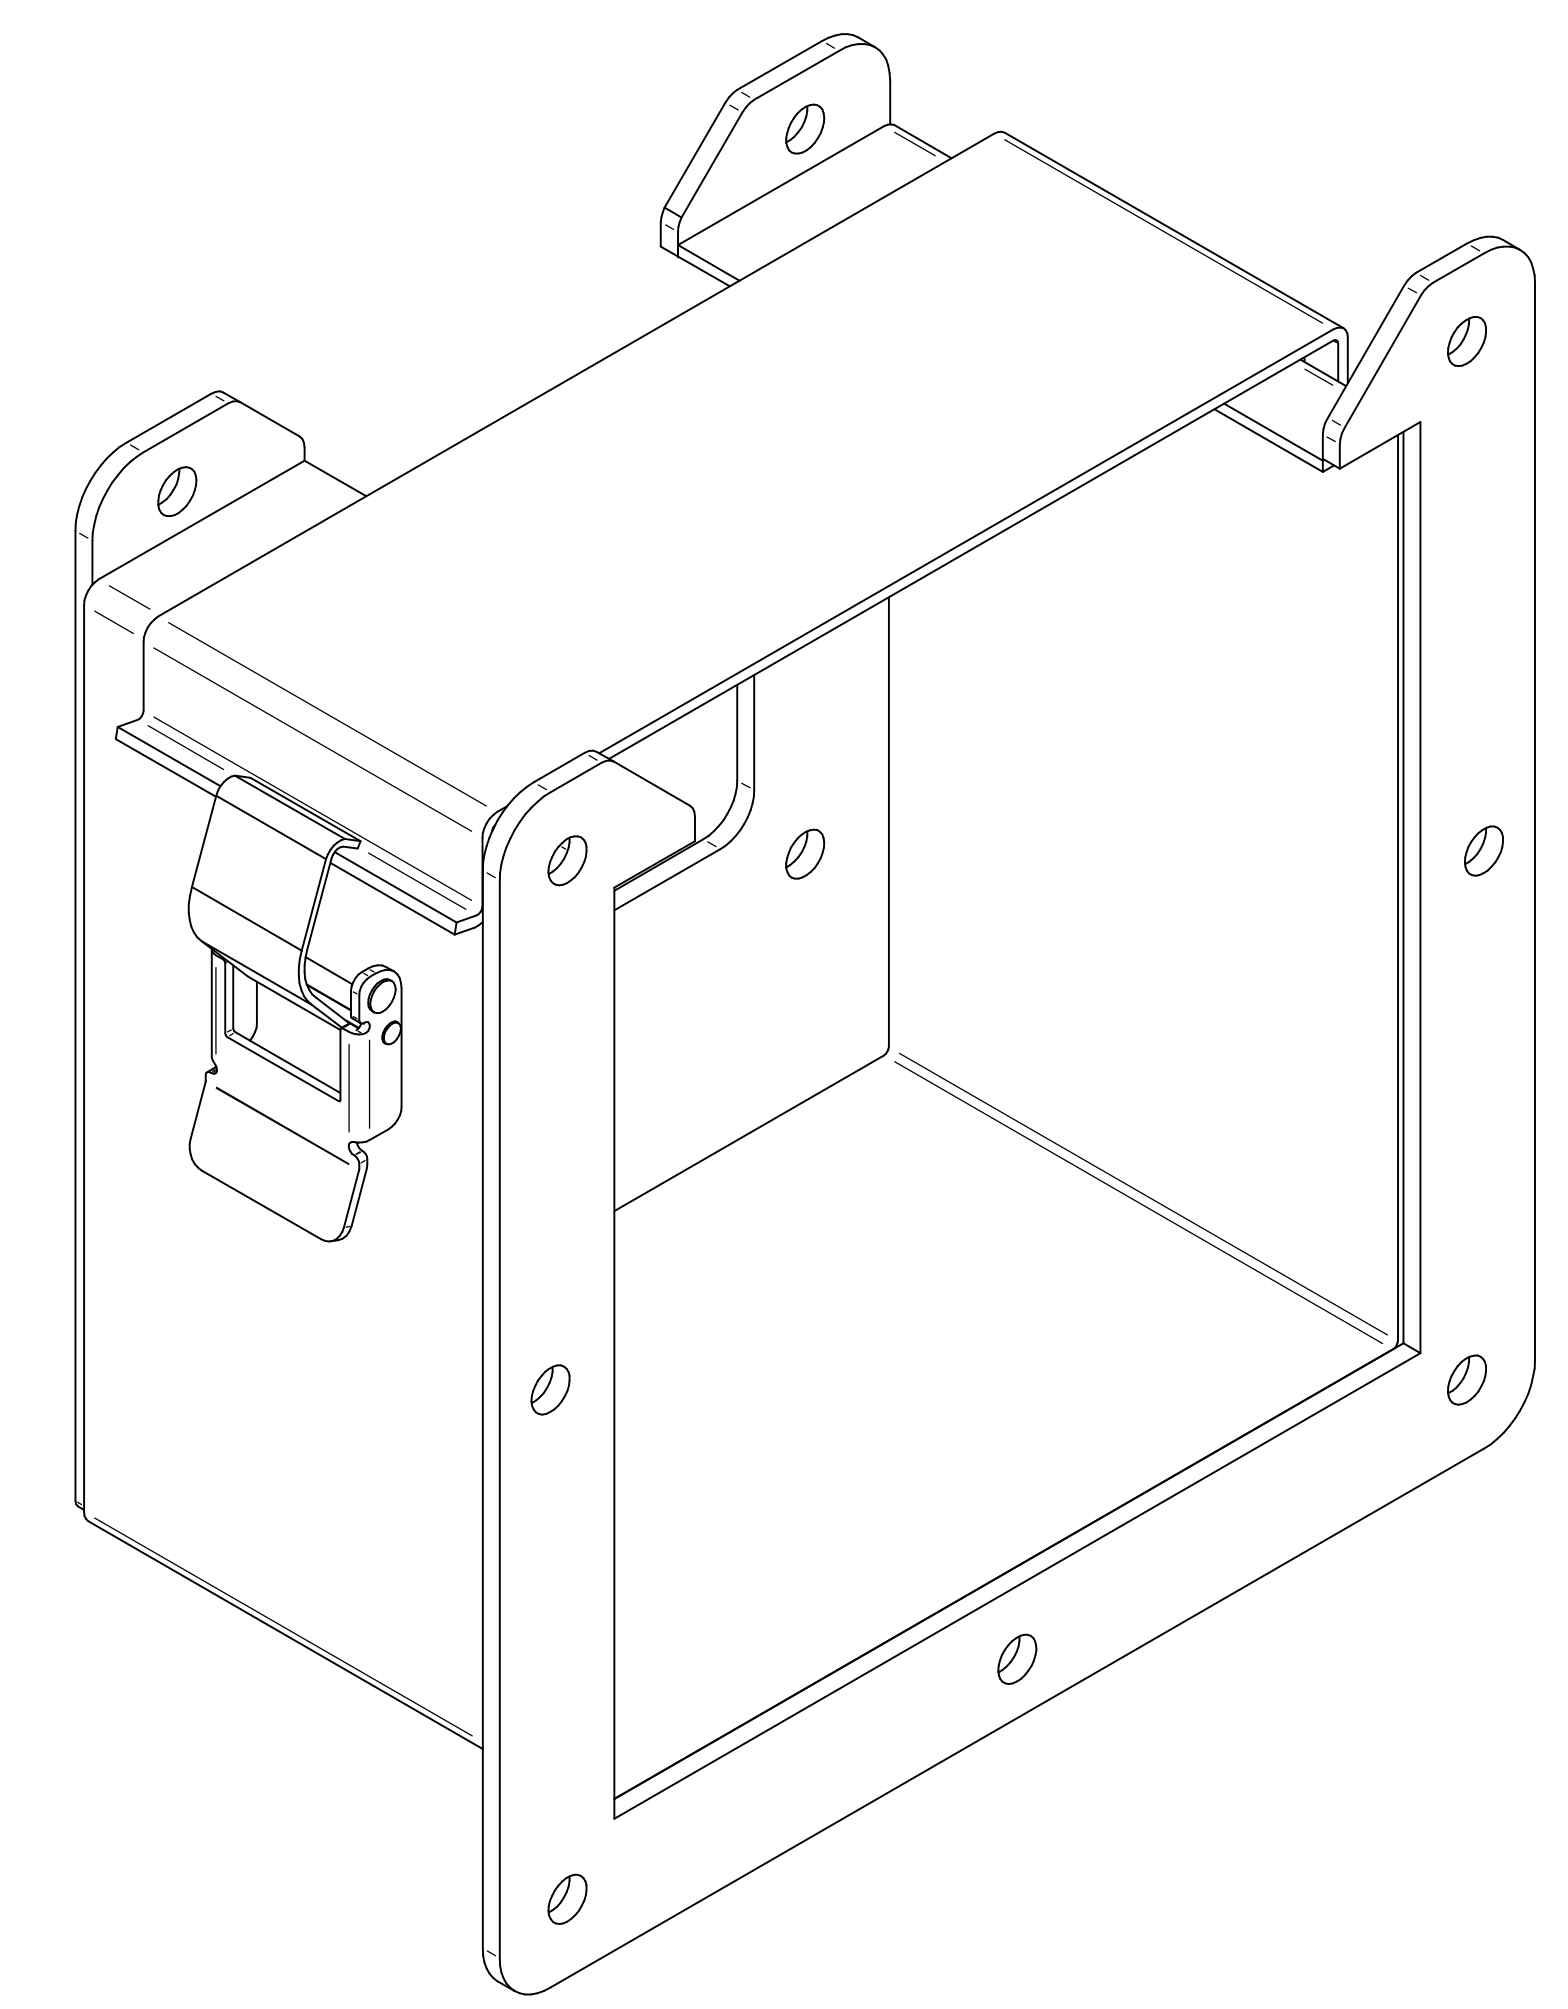

TOP VIEW

ISOMETRIC VIEWS

SIDE VIEW

FRONT VIEW

SIDE VIEW

BACK VIEW

BOTTOM VIEW

Data subject to change without notice.

Part # : 1485DRE

Date : Mar. 24, 2019

Link: www.hamdmfg.com/1485DRE