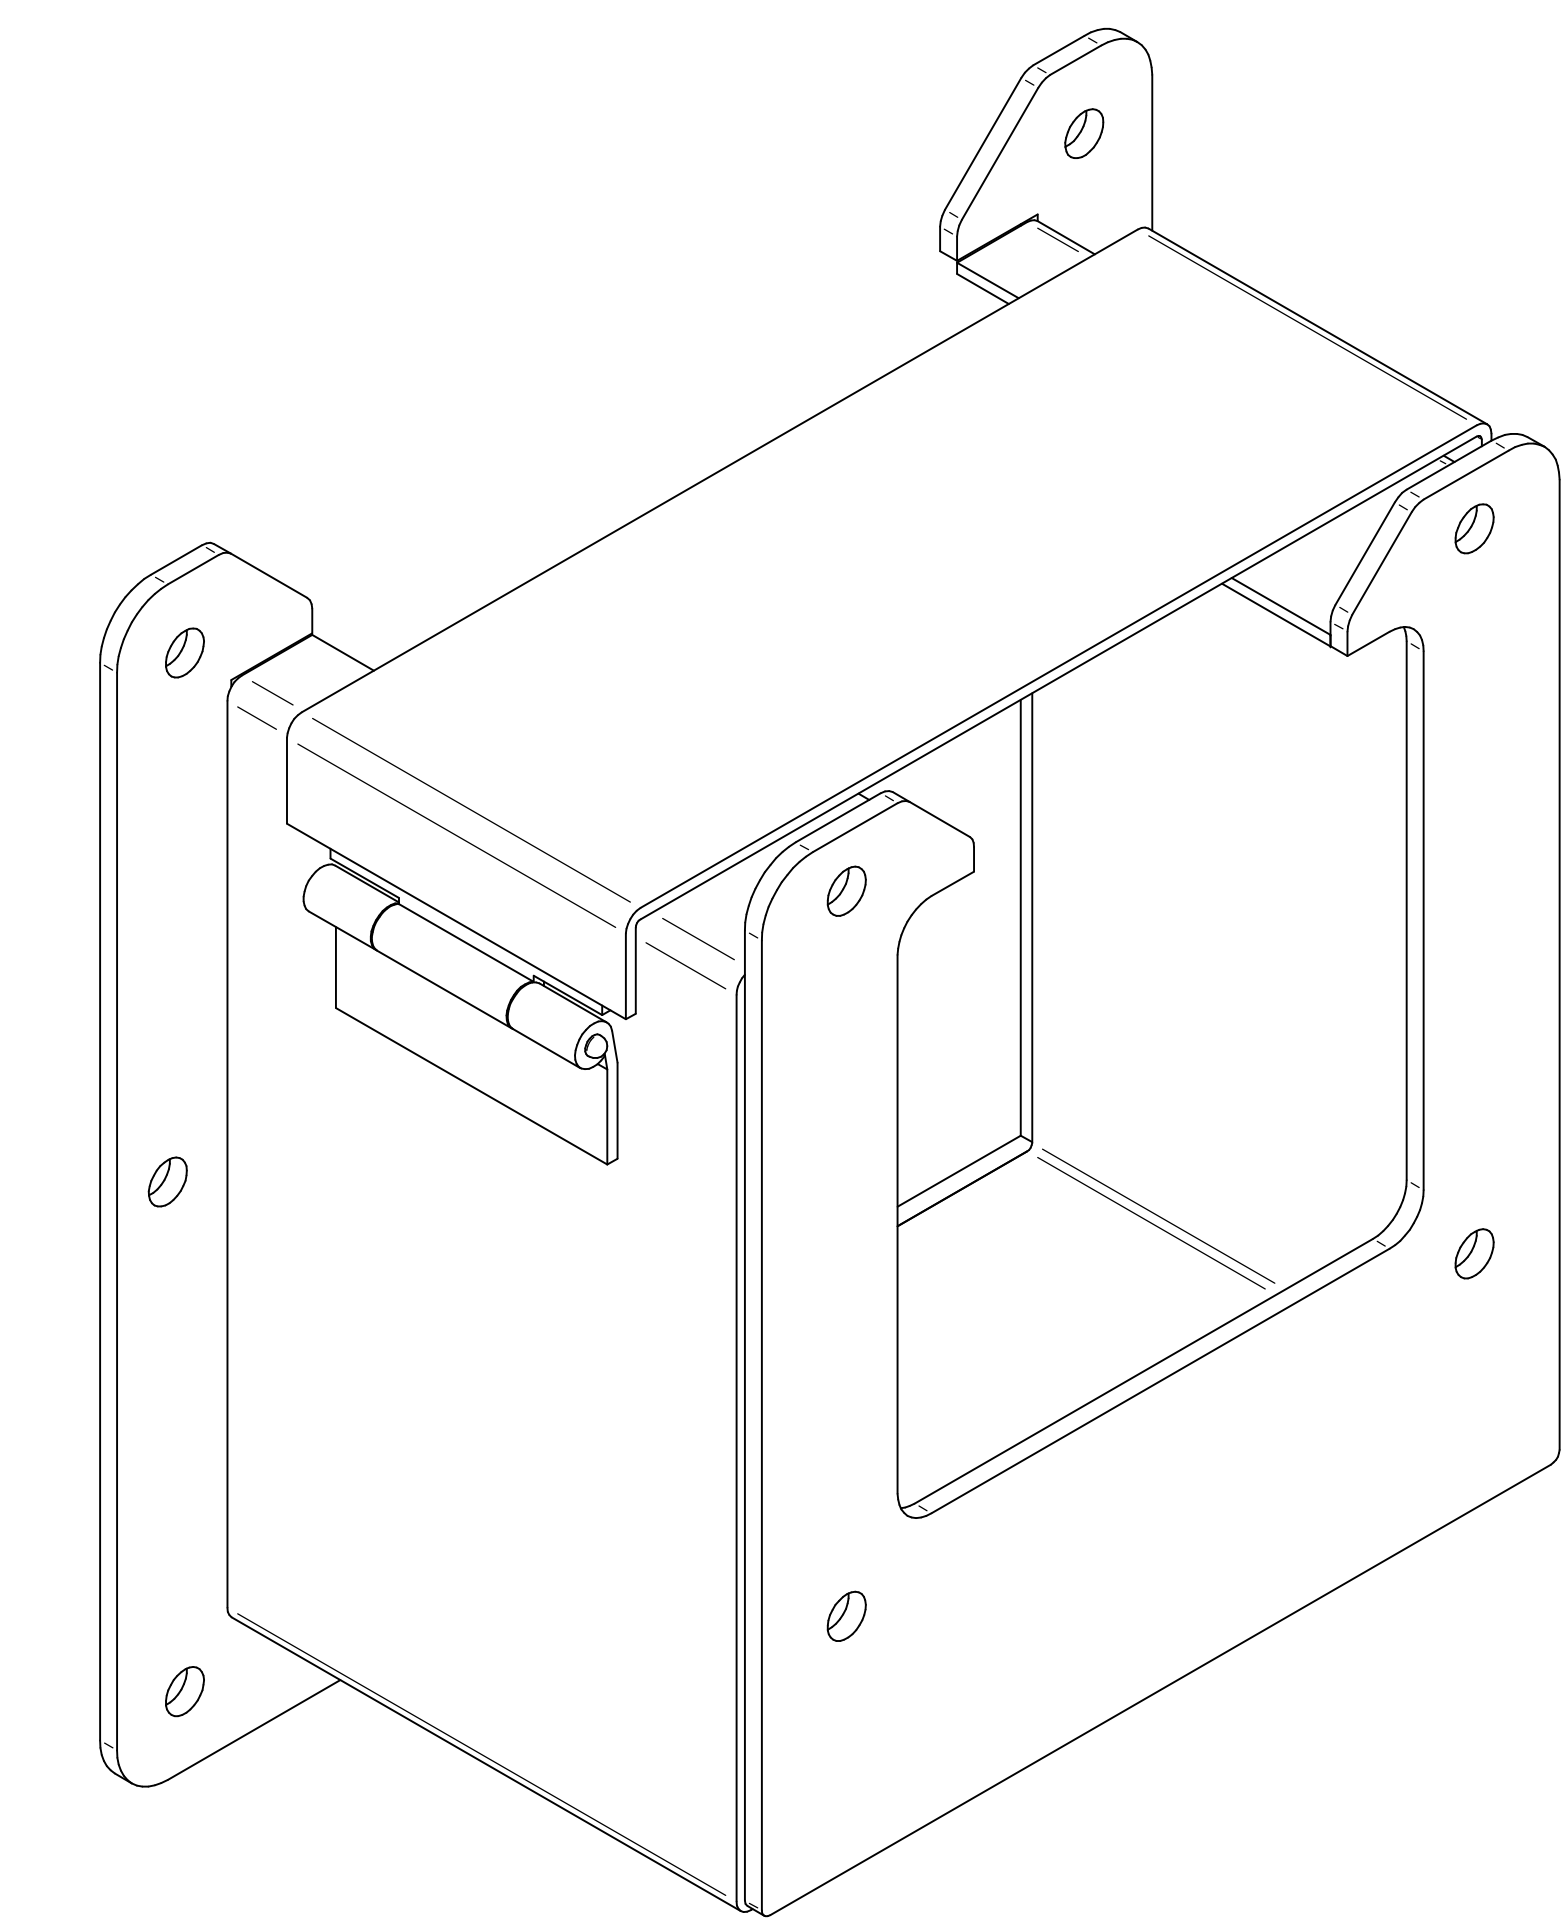

TOP VIEW

ISOMETRIC VIEWS

SIDE VIEW

FRONT VIEW

SIDE VIEW

BACK VIEW

BOTTOM VIEW

Data subject to change without notice.

Part # : 1485DRE

Date : Mar. 24, 2019

Link: www.hamdmfg.com/1485DRE