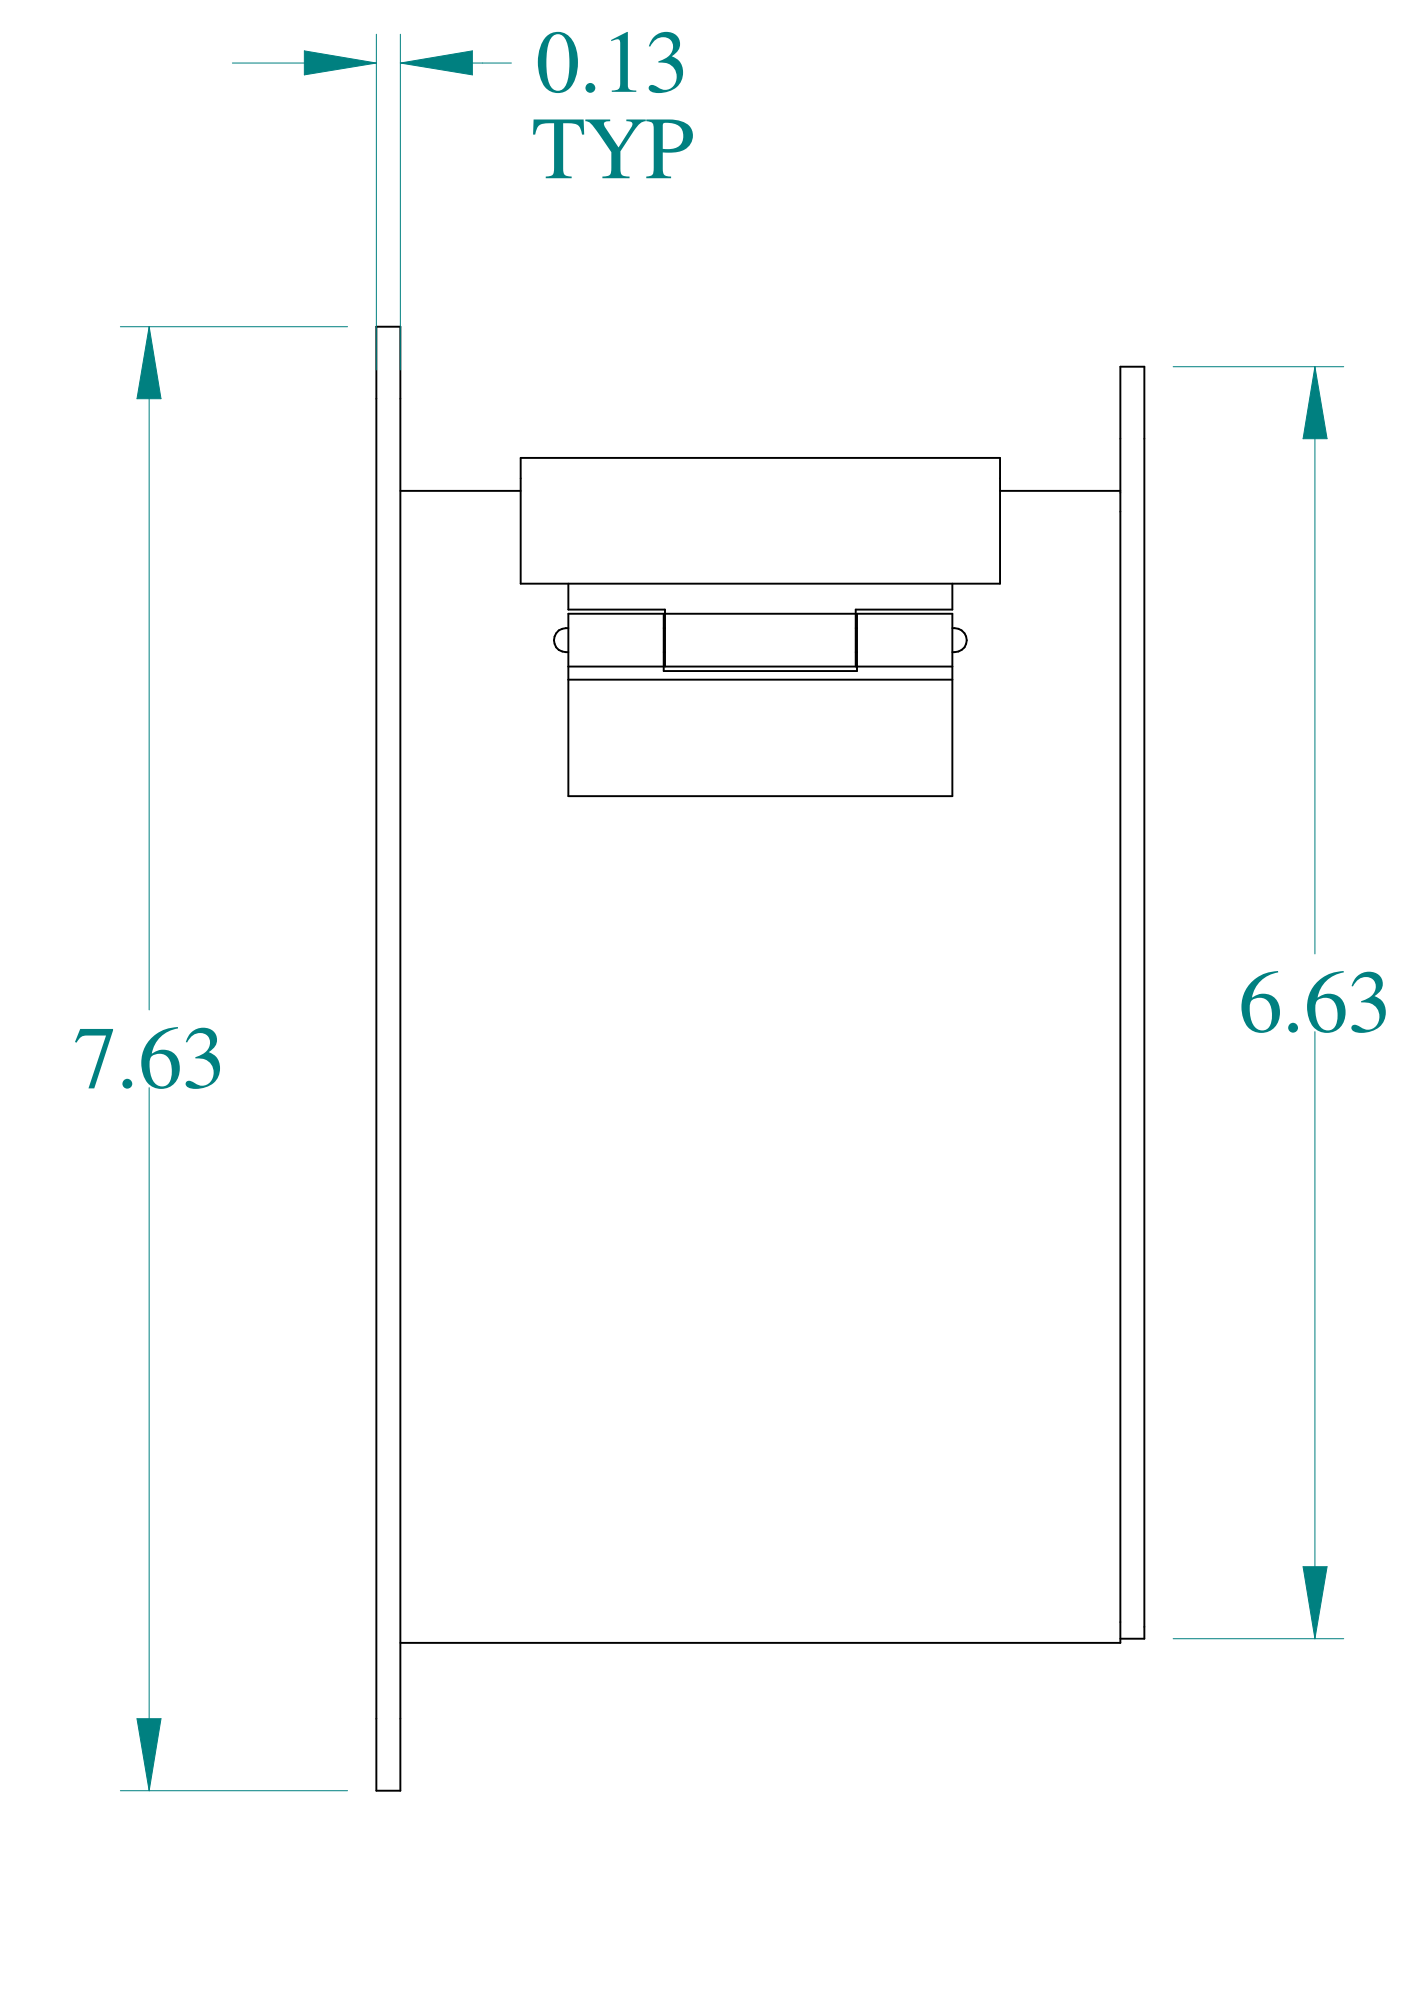

TOP VIEW

ISOMETRIC VIEWS

SIDE VIEW

FRONT VIEW

SIDE VIEW

BACK VIEW

BOTTOM VIEW

Data subject to change without notice.

Part # : 1485DRE

Date : Mar. 24, 2019

Link: www.hamdmfg.com/1485DRE