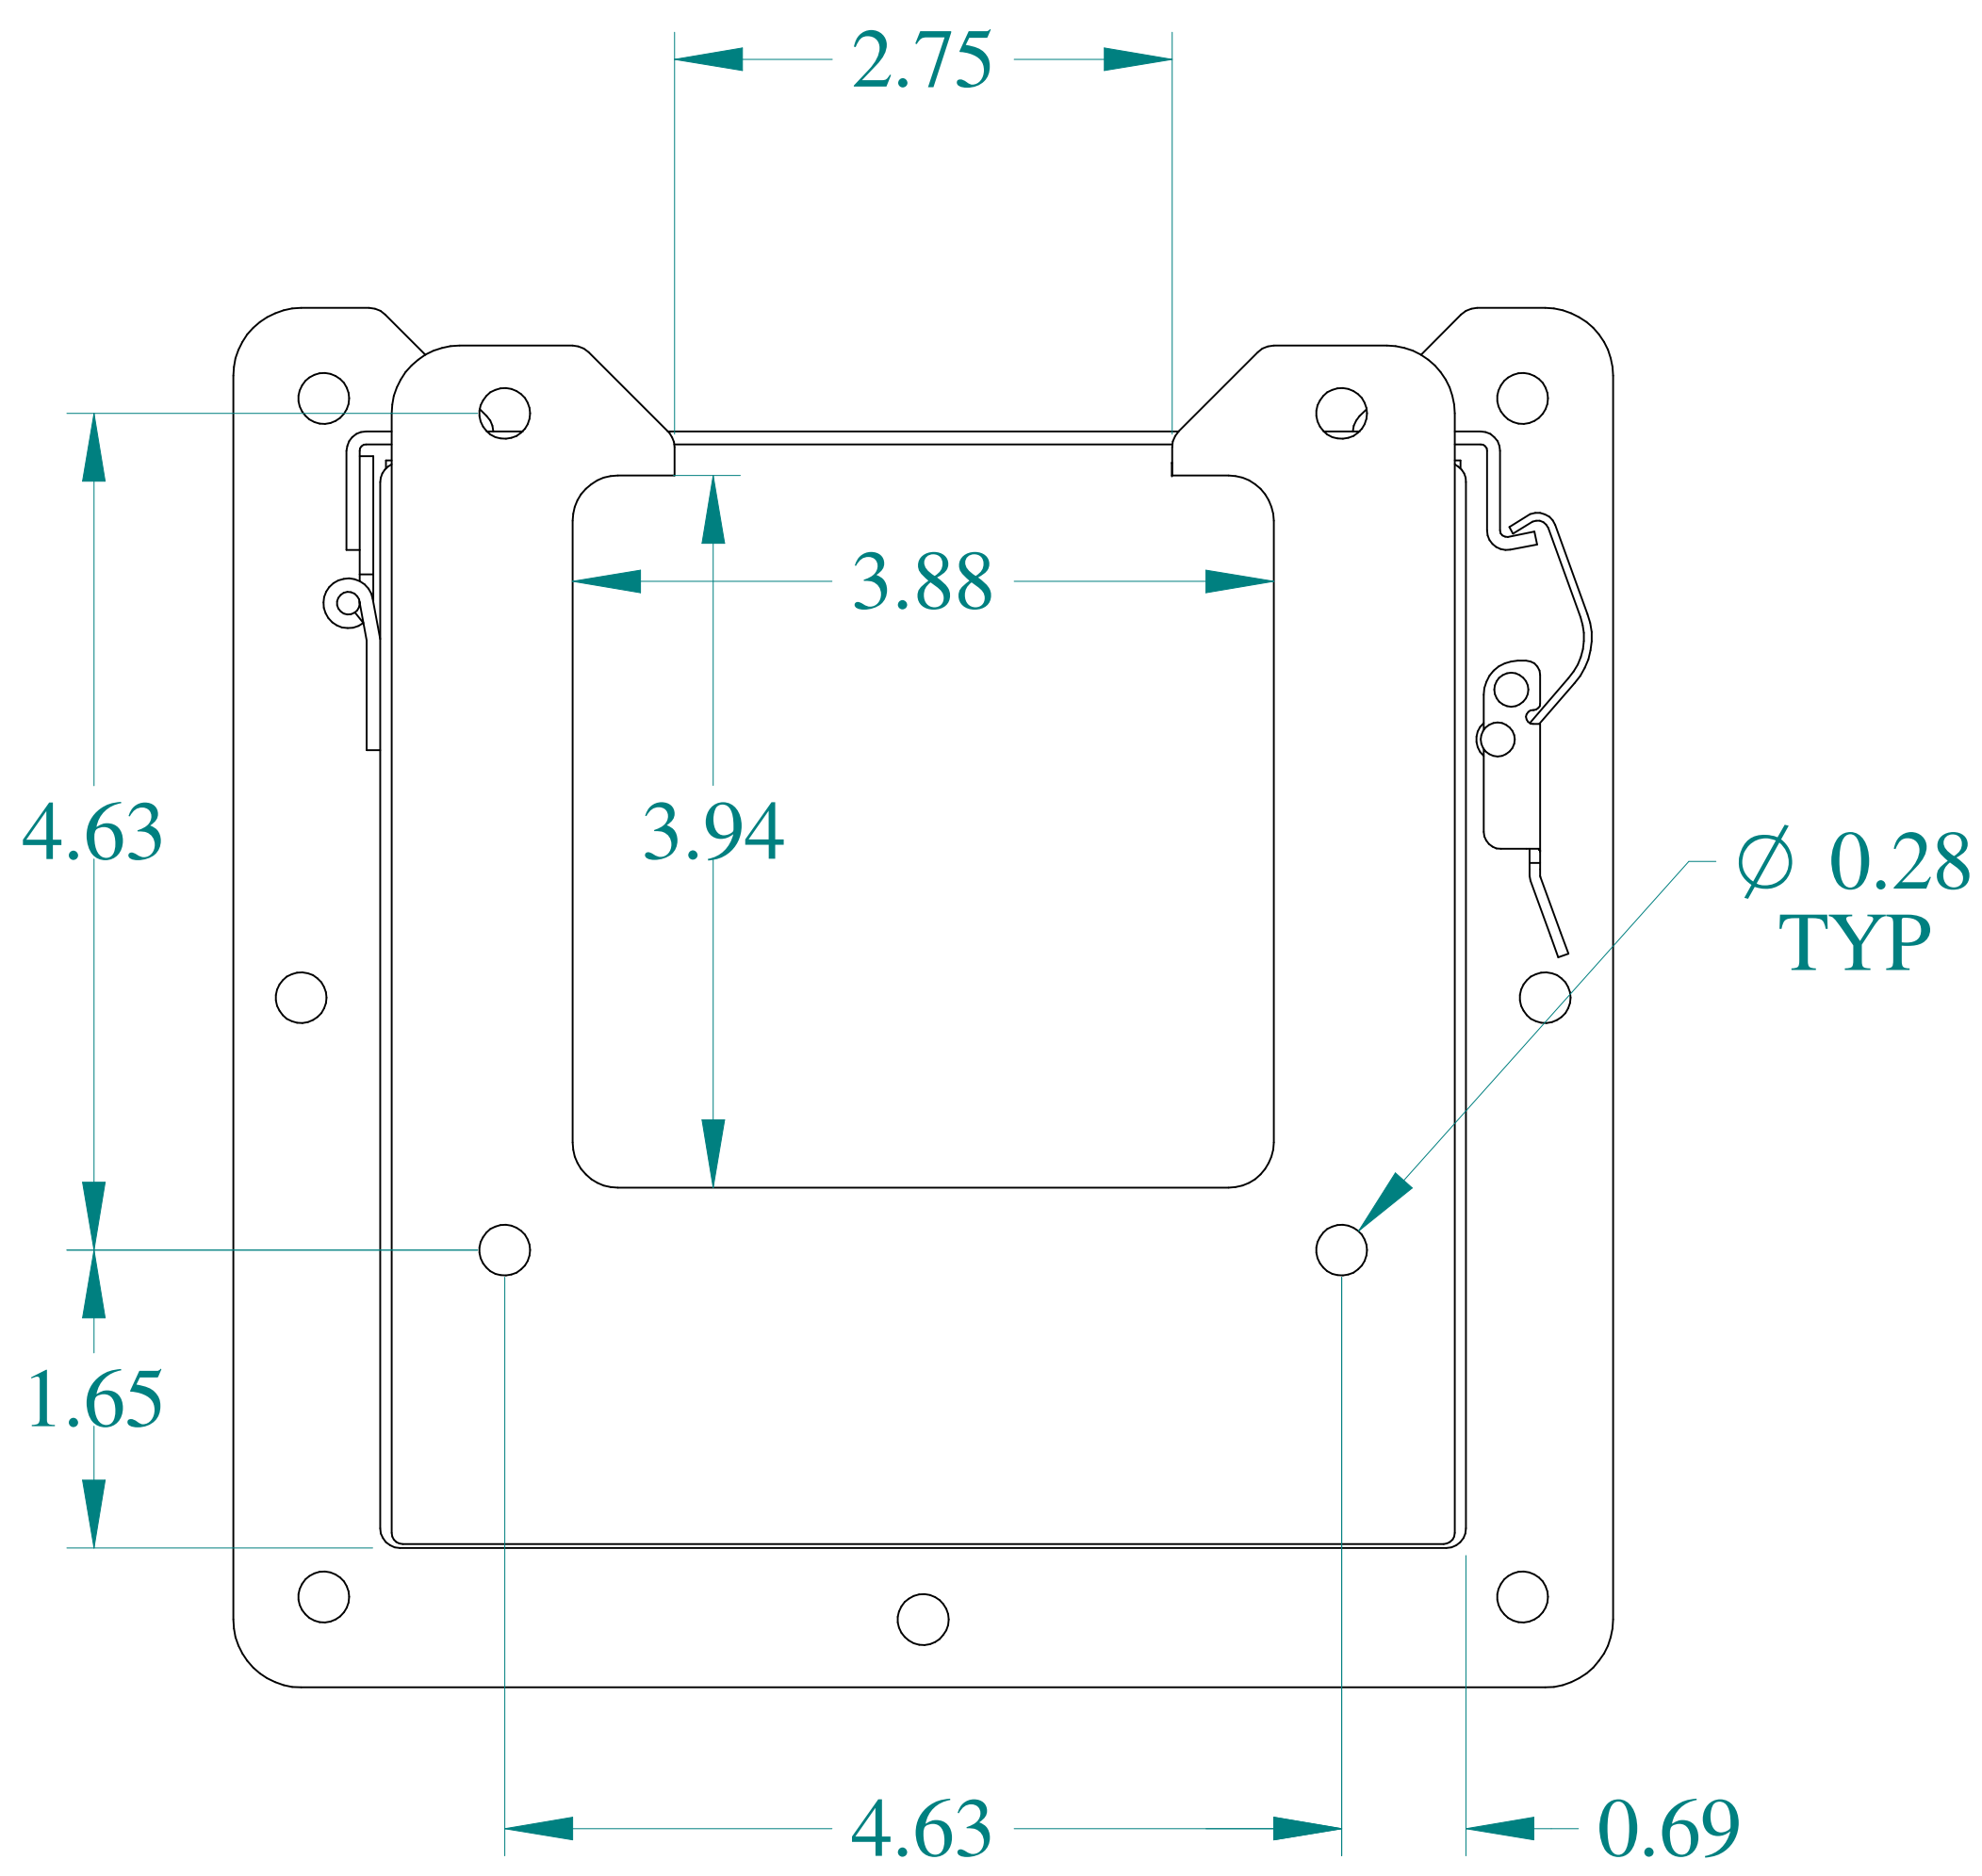

TOP VIEW

ISOMETRIC VIEWS

SIDE VIEW

FRONT VIEW

SIDE VIEW

BACK VIEW

BOTTOM VIEW

Data subject to change without notice.

Part # : 1485DRE

Date : Mar. 24, 2019

Link: www.hamdmfg.com/1485DRE