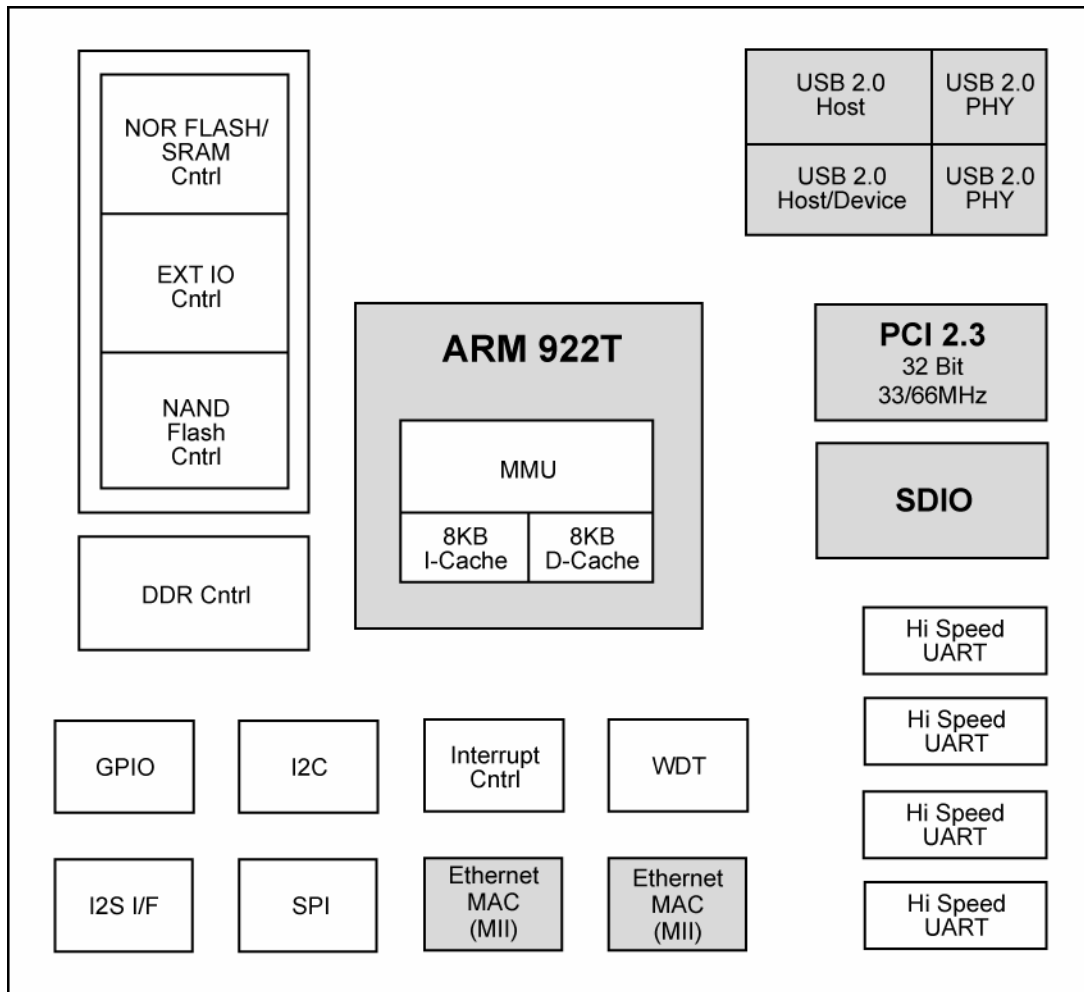

Integrated Fast Ethernet and Communications Controller

Description

The KSZ8692MPB/KSZ8692XPB is a highly integrated System-on-Chip (SoC) containing an ARM 922T 32-bit processor and a rich set of peripherals to address the cost-sensitive, high-performance needs of a wide variety of networking and communications applications.

All datasheets and support documentation can be found on Micrel's web site at: www.micrel.com.

Block Diagram

Note: SDIO block for KSZ8692MPB only.

Features	Benefits
Dual USB 2.0 ports (up to 480Mbps) with PHY integrated	Flexible configurations (Host/Host and Host/Device) provide ultra fast data transfers for a wide range of USB devices (e.g., data storage device, printer, and etc.)
Dual 10/100Mbps Ethernet MACs (MII)	Integrated WAN and LAN interfaces support a variety of network implementations at 10/100Mbps data rates.
33/66MHz PCI 2.3 interface supporting three PCI masters	High-performance PCI interface enables integration of WiFi, multimedia and storage applications, and reduces system BOM and board complexity.
Standard compliant SD/SDIO host controller (for KSZ9692MPB)	The SD/SDIO interface provides connectivity for small form-factor, high density memory cards and I/O devices.
4 high-speed (up to 5Mbps) UART ports	The UART interface supports console display, Bluetooth or GSM/CDMA2000 applications.
External I/O interface with programmable data width (8bits/16bits) and 20 GPIOs	These interfaces can be used to control key pads, LEDs and simple LCD displays. The external I/O interface can also be used to interface with a DSP to support VoIP applications.