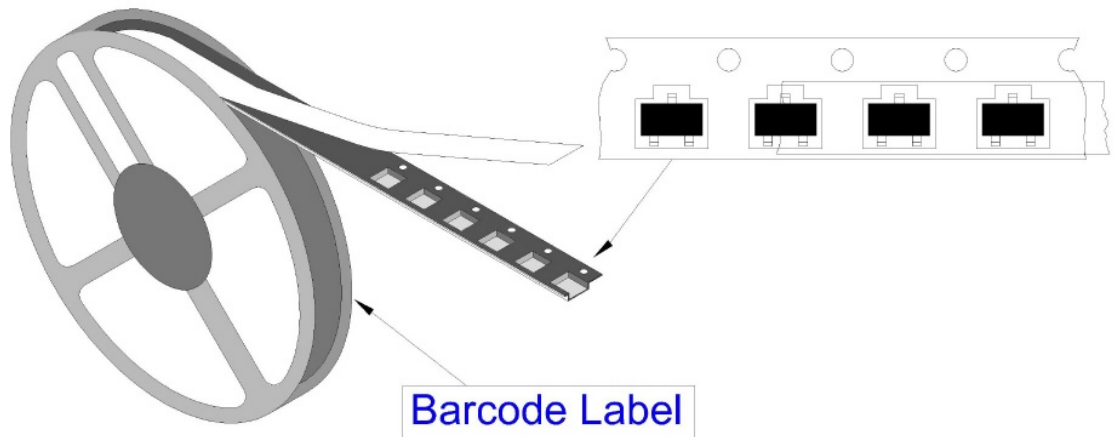

Change To

Product Id Description : All devices packaged with SOT-23. The products affected by this change are listed below in the "Affected FSIDs" section.

Affected FSIDs :