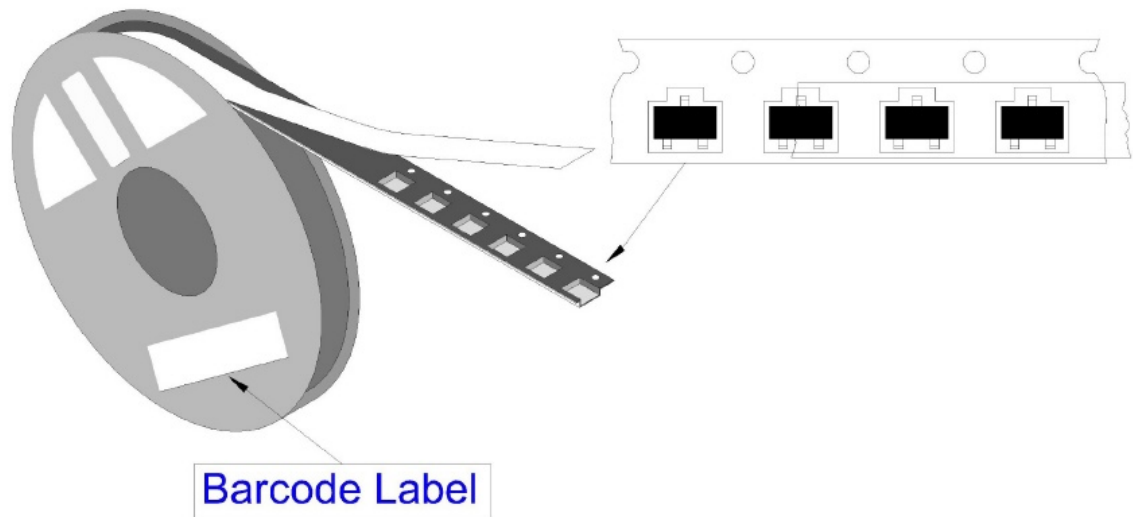

Product Id Description : All devices packaged with SOT-23. The products affected by this change are listed below in the "Affected FSIDs" section.

Affected FSIDs :