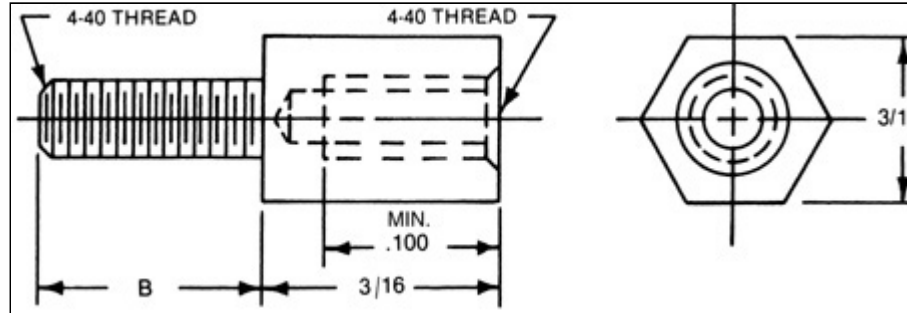

3/16 HEX JACK SCREWS

RAF

Order Code: 4750-9

(complete)

[Contents](#)

[Quote](#)

[How to create p](#)

SUPPLIED WITH
TWO (2) #4 FLAT WASHERS
ONE (1) #4 LOCK WASHER
ONE (1) #4-40 NUT

SUPPLIED UNASSEMBLED
(RoHS Compliant)

MATERIAL
STEEL ASTM-108

FINISH
ZINC PLATE PER ASTM-B-633

(YELLOW CHROMATE)

| Select | PART NUMBER | B |
|----------------------------------|-------------|-------|
| <input type="radio"/> | 4750-1 | 3/16 |
| <input type="radio"/> | 4750-2 | 1/4 |
| <input type="radio"/> | 4750-3 | 5/16 |
| <input type="radio"/> | 4750-4 | 3/8 |
| <input type="radio"/> | 4750-5 | 7/16 |
| <input type="radio"/> | 4750-6 | 1/2 |
| <input type="radio"/> | 4750-7 | 9/16 |
| <input type="radio"/> | 4750-8 | 5/8 |
| <input checked="" type="radio"/> | 4750-9 | 11/16 |
| <input type="radio"/> | 4750-10 | 3/4 |