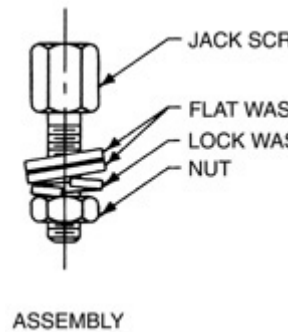

3/16 HEX JACK SCREWS

RAF

Order Code: 4750-9

(complete)

[Contents](#)

[Quote](#)

[How to create p](#)

SUPPLIED WITH
TWO (2) #4 FLAT WASHERS
ONE (1) #4 LOCK WASHER
ONE (1) #4-40 NUT

SUPPLIED UNASSEMBLED
(RoHS Compliant)

MATERIAL
STEEL ASTM-108

FINISH
ZINC PLATE PER ASTM-B-633

(YELLOW CHROMATE)

| Select | PART NUMBER | B |
|----------------------------------|-------------|-------|
| <input type="radio"/> | 4750-1 | 3/16 |
| <input type="radio"/> | 4750-2 | 1/4 |
| <input type="radio"/> | 4750-3 | 5/16 |
| <input type="radio"/> | 4750-4 | 3/8 |
| <input type="radio"/> | 4750-5 | 7/16 |
| <input type="radio"/> | 4750-6 | 1/2 |
| <input type="radio"/> | 4750-7 | 9/16 |
| <input type="radio"/> | 4750-8 | 5/8 |
| <input checked="" type="radio"/> | 4750-9 | 11/16 |
| <input type="radio"/> | 4750-10 | 3/4 |