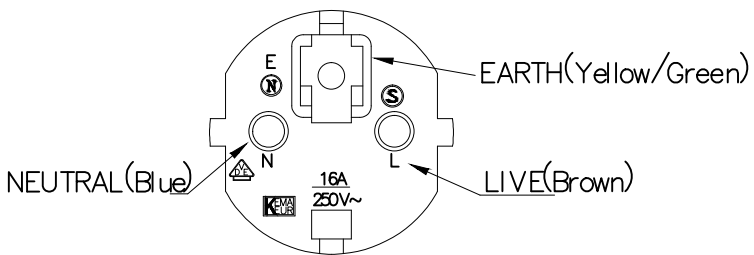

IEC 60884-1 CEE7-VII ①

WSW P/N	L(mm)
A-PC0302-010010-01	1000±20
A-PC0302-012010-01	1200±20
A-PC0302-020010-01	2000±30
A-PC0302-030010-01	3000±40
A-PC0302-035010-01	3500±50
A-PC0302-050010-01	5000±75
A-PC0302-100010-01	10000±200

NOTES:
Cable Type:
1.H05VV-F 3Cx1.00mm².
2.Jacket Color: Black.

Electrical Test:
1.100% Open & Short Testing.

G

G

RoHS compliant
Unit: mm

Scale	Free				Date	Name	Description:
TOLERANCE					Drawn	23.07.2024	Luca
					Approved	26.11.2024	Luca
DIM	TOL	①	②	③	 A company of		
		Updated front view of plug	23.07.2024	Luca			
		Drawn	23.07.2024	Luca			
Angle	TOL	Id.	Modification	Date	Name	Customer-No.	Sheet

Description: Power Cord

ASSMANN WSW-No.
A-PC0302-0xxx10-01

Drawing-No.
ASS 11054 CA rev01

Customer-No.

Sheet

H

H

1

2

3

4

5

6

7