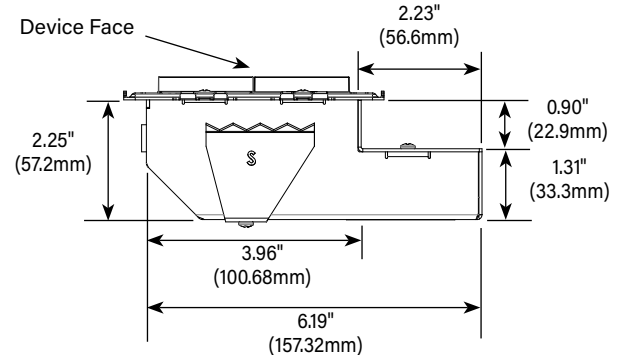

adorne USB Module