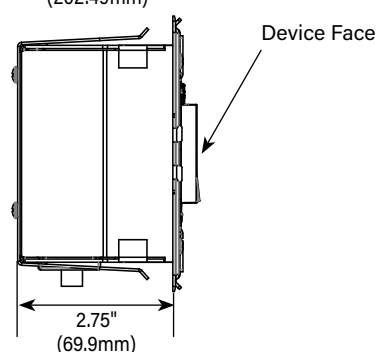

ORDERING INFORMATION – Furniture Power Centers

AD3-RAAR-G
AD3-RAAR-M
AD3-RAAR-W

3-Gang Furniture Power Center

3-gang unit with two duplex outlets and a 2 USB A charging port. Devices are either graphite (AD3-RAAR-G), magnesium (AD3-RAAR-M) or white (AD3-RAAR-W). Outlets are rated 15A, 125Vac. USB ports are each rated 6A, 125Vac. Provided with 8' (2.44m) 12/3 SJT cord with right angle plug. Wall plates sold separately.

AD3-AAPDR-G
AD3-AAPDR-M
AD3-AAPDR-W

3-Gang Furniture Power Center

3-gang unit with a duplex outlet, a 2 USB A charging port, and one Incandescent/halogen/CFL/LED paddle dimmer. Dimmer controls an outlet on the rear of the furniture power center. Devices are either graphite (AD2-AAPDR-G) magnesium (AD2-AAPDR-M) or white (AD2-AAPDR-W). Outlet is rated 15A, 125Vac. USB ports are each rated 6A, 125Vac. Maximum lighting load of 450W. Provided with 8' (2.44m) 14/3 SJT cord with right angle plug. Wall plates sold separately.