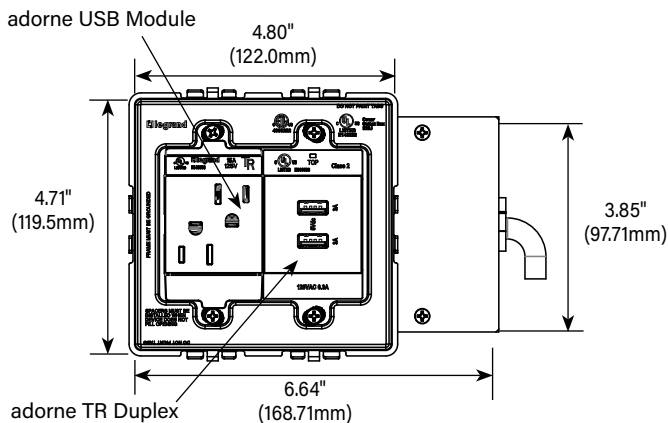

adorne USB Module

ORDERING INFORMATION – Furniture Power Centers

AD2-RAA-G AD2-RAA-M AD2-RAA-W	2-Gang Furniture Power Center
-------------------------------------	-------------------------------

2-gang unit with a duplex outlet and a 2 USB A charging port. Devices are either graphite (AD2-RAA-G), magnesium (AD2-RAA-M) or white (AD2-RAA-W). Outlet is rated 15A, 125Vac. USB ports are each rated 6A, 125Vac. Provided with 8' (2.44m) 14/3 SJT cord with right angle plug. Wall plates sold separately.

ORDERING INFORMATION – Furniture Power Centers

AD3-RAAR-G  
AD3-RAAR-M  
AD3-RAAR-W

3-Gang Furniture Power Center

3-gang unit with two duplex outlets and a 2 USB A charging port. Devices are either graphite (AD3-RAAR-G), magnesium (AD3-RAAR-M) or white (AD3-RAAR-W). Outlets are rated 15A, 125Vac. USB ports are each rated 6A, 125Vac. Provided with 8' (2.44m) 12/3 SJT cord with right angle plug. Wall plates sold separately.