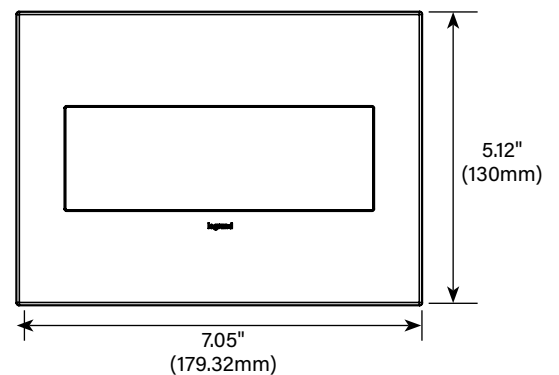

ORDERING INFORMATION – Wall Plates

CATALOG NO.	DESCRIPTION	COLORS
AD1WP	1-Gang Furniture Power Center Wall Plate	Add color references listed below to part number
AD2WP	2-Gang Furniture Power Center Wall Plate	Add color references listed below to part number
AD3WP	3-Gang Furniture Power Center Wall Plate	Add color references listed below to part number
AT	- Ashen Tan	MS - Brushed Stainless
BR	- Painted Bronze	MW - Mirror White
BS	- Brushed Stainless Steel	NK - Black Ink
CP	- Cappuccino	OB - Oil-Rubbed Bronze
GG	- Greige	PW - Powder White
GR	- Painted Graphite	SN - Satin Nickel
LA	- Light Almond	TF - Truffle
MB	- Mirror Black	TM - Painted Titanium
MG	- Magnesium	WH - Gloss White
MO	- Moss Gray	WHW - White on White

NOTE: For use with adorne Furniture Power Centers only. Sold in multiples of ten (10) plates. Steel back plate and installation hardware are not included. All other adorne wall plate colors and finishes are available as customs.

EXAMPLE: AD2WP-BR

Size of FPC:

- "AD1" = 1-Gang
- "AD2" = 2-Gang
- "AD3" = 3-Gang

Plate Color: Select from list of stock colors above.