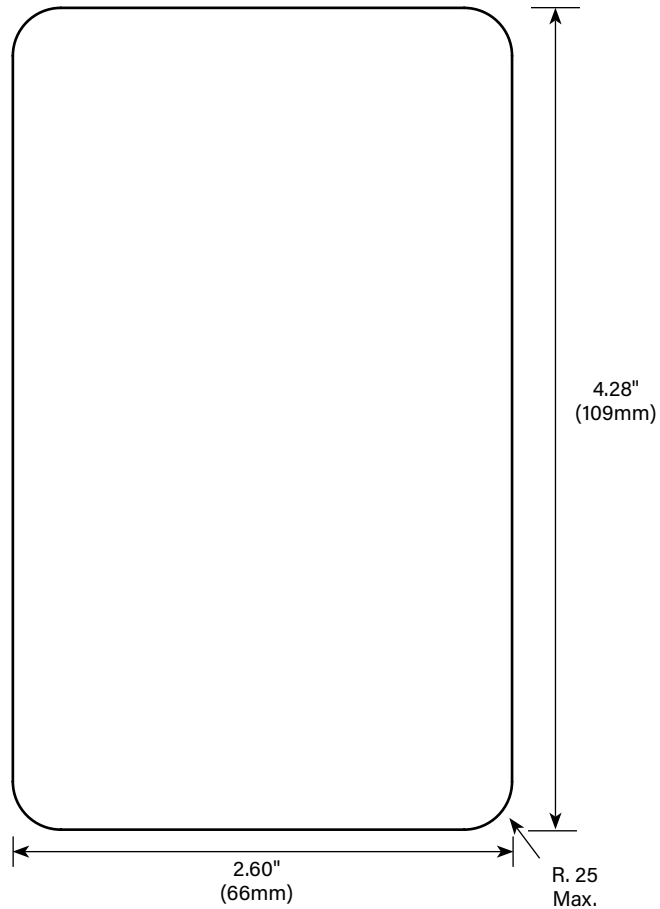

**EXAMPLE: AD2WP-BR**

Size of FPC:

- "AD1" = 1-Gang
- "AD2" = 2-Gang
- "AD3" = 3-Gang

Plate Color: Select from list of stock colors above.

---

MOUNTING HOLE TEMPLATES

---

**1-Gang Template**