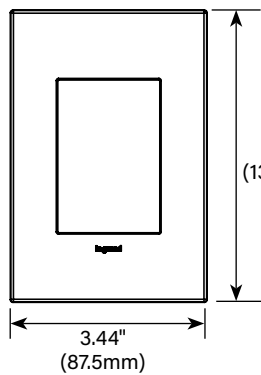

ORDERING INFORMATION – Wall Plates

CATALOG NO.	DESCRIPTION	COLORS
AD1WP	1-Gang Furniture Power Center Wall Plate	Add color references listed below to part number
AD2WP	2-Gang Furniture Power Center Wall Plate	Add color references listed below to part number
AD3WP	3-Gang Furniture Power Center Wall Plate	Add color references listed below to part number
AT	- Ashen Tan	MS - Brushed Stainless
BR	- Painted Bronze	MW - Mirror White
BS	- Brushed Stainless Steel	NK - Black Ink
CP	- Cappuccino	OB - Oil-Rubbed Bronze
GG	- Greige	PW - Powder White
GR	- Painted Graphite	SN - Satin Nickel
LA	- Light Almond	TF - Truffle
MB	- Mirror Black	TM - Painted Titanium
MG	- Magnesium	WH - Gloss White
MO	- Moss Gray	WHW - White on White

NOTE: For use with adorne Furniture Power Centers only. Sold in multiples of ten (10) plates. Steel back plate and installation hardware are not included. All other adorne wall plate colors and finishes are available as customs.

EXAMPLE: AD2WP-BR

Size of FPC:

- "AD1" = 1-Gang
- "AD2" = 2-Gang
- "AD3" = 3-Gang

Plate Color: Select from list of stock colors above.