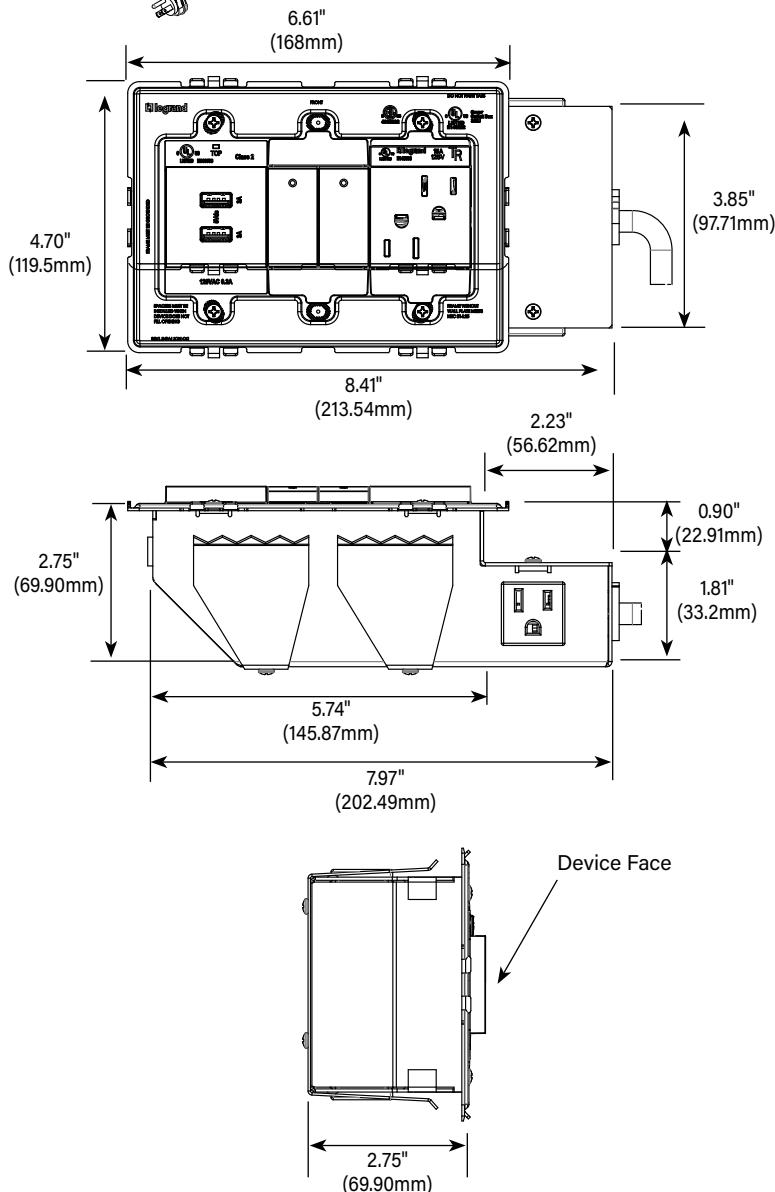

ORDERING INFORMATION – Furniture Power Centers

AD3-RAAR-G  
AD3-RAAR-M  
AD3-RAAR-W

3-Gang Furniture Power Center

3-gang unit with two duplex outlets and a 2 USB A charging port. Devices are either graphite (AD3-RAAR-G), magnesium (AD3-RAAR-M) or white (AD3-RAAR-W). Outlets are rated 15A, 125Vac. USB ports are each rated 6A, 125Vac. Provided with 8' (2.44m) 12/3 SJT cord with right angle plug. Wall plates sold separately.

AD3-AAPDR-G  
AD3-AAPDR-M  
AD3-AAPDR-W

3-Gang Furniture Power Center

3-gang unit with a duplex outlet, a 2 USB A charging port, and one Incandescent/halogen/CFL/LED paddle dimmer. Dimmer controls an outlet on the rear of the furniture power center. Devices are either graphite (AD2-AAPDR-G) magnesium (AD2-AAPDR-M) or white (AD2-AAPDR-W). Outlet is rated 15A, 125Vac. USB ports are each rated 6A, 125Vac. Maximum lighting load of 450W. Provided with 8' (2.44m) 14/3 SJT cord with right angle plug. Wall plates sold separately.

ORDERING INFORMATION – Furniture Power Centers

AD3-AAPPR-G 3-Gang Furniture Power Center  
AD3-AAPPR-M  
AD3-AAPPR-W

3-gang unit with a duplex outlet, a 2 USB A charging port, and 2 half paddle switches. Each switch controls its own outlet on the rear of the furniture power center. Devices are either graphite (AD2-AAPPR-G), magnesium (AD2-AAPPR-M) or white (AD2-AAPPR-W). Outlet is rated 15A, 125Vac. USB ports are each rated 6A, 125Vac. Provided with 8' (2.44m) 12/3 SJT cord with right angle plug. Wall plates sold separately.