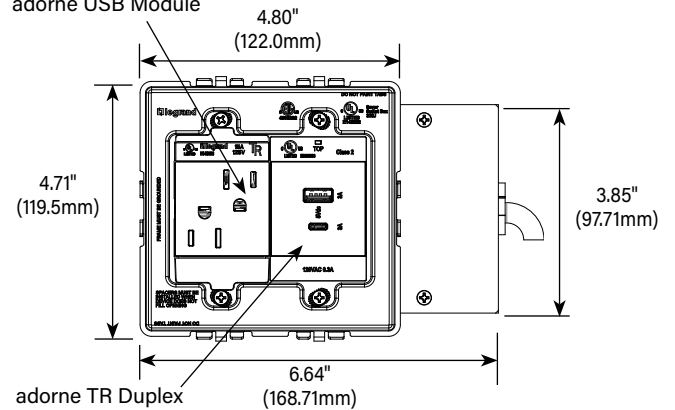

adorne TR Duplex

AD2-RAC-M  
AD2-RAC-G  
AD2-RAC-W

2-Gang Furniture Power Center

2-gang unit with a duplex outlet with 1 USB A and 1 USB C charging port. Devices are either graphite (AD2-RAC-G), magnesium (AD2-RAC-M) or white (AD2-RAC-W). Outlet is rated 15A, 125Vac. USB ports are each rated 5Vdc, 6A. Provided with 8' (2.44m) 14/3 SJT cord with right angle plug. Wall plates sold separately.

adorne USB Module

ORDERING INFORMATION – Furniture Power Centers

AD2-RAA-G AD2-RAA-M AD2-RAA-W	2-Gang Furniture Power Center
-------------------------------------	-------------------------------

2-gang unit with a duplex outlet and a 2 USB A charging port. Devices are either graphite (AD2-RAA-G), magnesium (AD2-RAA-M) or white (AD2-RAA-W). Outlet is rated 15A, 125Vac. USB ports are each rated 6A, 125Vac. Provided with 8' (2.44m) 14/3 SJT cord with right angle plug. Wall plates sold separately.