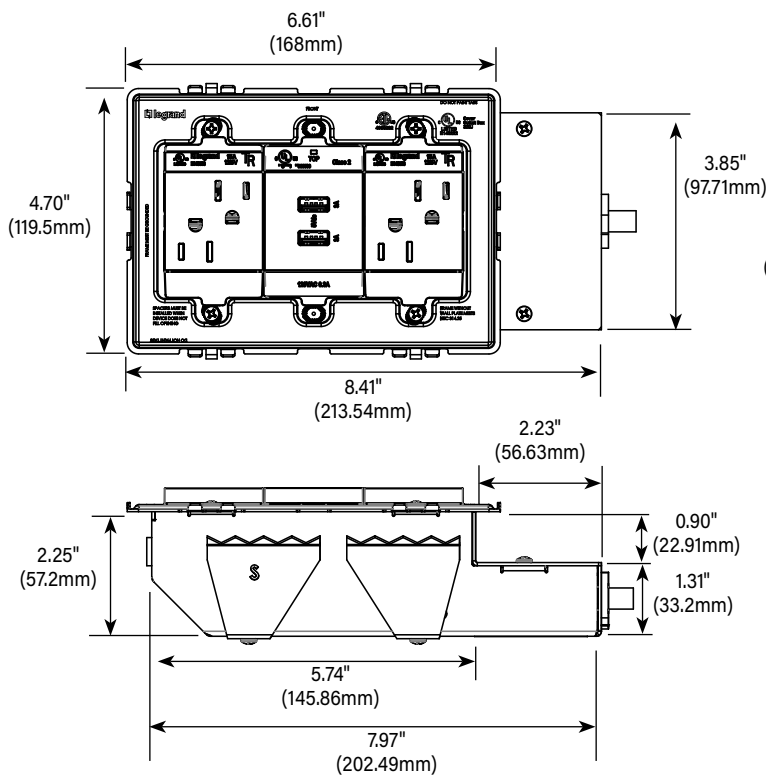

ORDERING INFORMATION – Furniture Power Centers

AD3-RAAR-G
AD3-RAAR-M
AD3-RAAR-W

3-Gang Furniture Power Center

3-gang unit with two duplex outlets and a 2 USB A charging port. Devices are either graphite (AD3-RAAR-G), magnesium (AD3-RAAR-M) or white (AD3-RAAR-W). Outlets are rated 15A, 125Vac. USB ports are each rated 6A, 125Vac. Provided with 8' (2.44m) 12/3 SJT cord with right angle plug. Wall plates sold separately.

AD3-AAPDR-G
AD3-AAPDR-M
AD3-AAPDR-W

3-Gang Furniture Power Center

3-gang unit with a duplex outlet, a 2 USB A charging port, and one Incandescent/halogen/CFL/LED paddle dimmer. Dimmer controls an outlet on the rear of the furniture power center. Devices are either graphite (AD2-AAPDR-G) magnesium (AD2-AAPDR-M) or white (AD2-AAPDR-W). Outlet is rated 15A, 125Vac. USB ports are each rated 6A, 125Vac. Maximum lighting load of 450W. Provided with 8' (2.44m) 14/3 SJT cord with right angle plug. Wall plates sold separately.