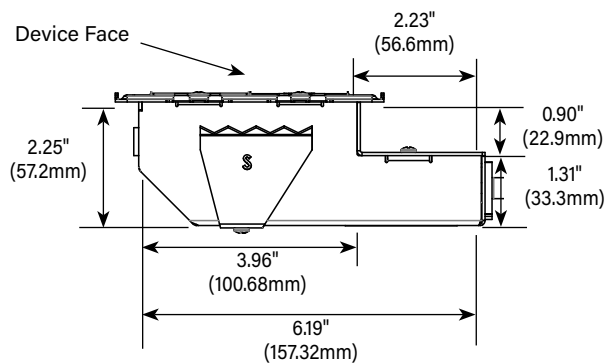

adorne USB Module

ORDERING INFORMATION – Furniture Power Centers

AD2-RAA-G AD2-RAA-M AD2-RAA-W	2-Gang Furniture Power Center
-------------------------------------	-------------------------------

2-gang unit with a duplex outlet and a 2 USB A charging port. Devices are either graphite (AD2-RAA-G), magnesium (AD2-RAA-M) or white (AD2-RAA-W). Outlet is rated 15A, 125Vac. USB ports are each rated 6A, 125Vac. Provided with 8' (2.44m) 14/3 SJT cord with right angle plug. Wall plates sold separately.