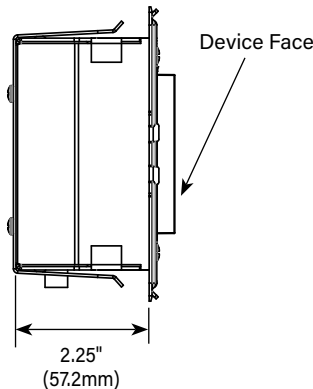

1-gang unit with a duplex outlet and 2 USB A charging ports. Devices are either graphite (AD1-RAA-G), magnesium (AD1-RAA-M) or white (AD1-RAA-W). Outlet is rated 15A, 125Vac. USB port rated 6A, 125Vac. Provided with 8' (2.44m) 14/3 SJT cord with right angle plug. Wall plates sold separately.

adorne TR Duplex