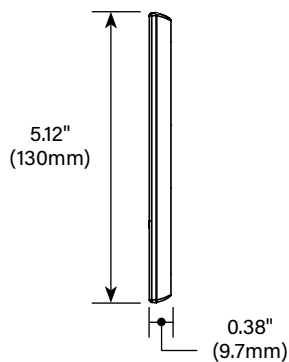

ORDERING INFORMATION – Wall Plates

CATALOG NO.	DESCRIPTION	COLORS
AD1WP	1-Gang Furniture Power Center Wall Plate	Add color references listed below to part number
AD2WP	2-Gang Furniture Power Center Wall Plate	Add color references listed below to part number
AD3WP	3-Gang Furniture Power Center Wall Plate	Add color references listed below to part number
AT	- Ashen Tan	MS - Brushed Stainless
BR	- Painted Bronze	MW - Mirror White
BS	- Brushed Stainless Steel	NK - Black Ink
CP	- Cappuccino	OB - Oil-Rubbed Bronze
GG	- Greige	PW - Powder White
GR	- Painted Graphite	SN - Satin Nickel
LA	- Light Almond	TF - Truffle
MB	- Mirror Black	TM - Painted Titanium
MG	- Magnesium	WH - Gloss White
MO	- Moss Gray	WHW - White on White

NOTE: For use with adorne Furniture Power Centers only. Sold in multiples of ten (10) plates. Steel back plate and installation hardware are not included. All other adorne wall plate colors and finishes are available as customs.

EXAMPLE: AD2WP-BR

Size of FPC:

- "AD1" = 1-Gang
- "AD2" = 2-Gang
- "AD3" = 3-Gang

Plate Color: Select from list of stock colors above.