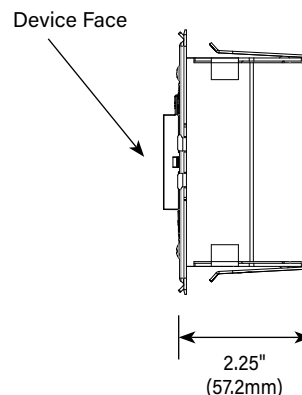

2-gang unit with a duplex outlet with 1 USB A and 1 USB C charging port. Devices are either graphite (AD2-RAC-G), magnesium (AD2-RAC-M) or white (AD2-RAC-W). Outlet is rated 15A, 125Vac. USB ports are each rated 5Vdc, 6A. Provided with 8' (2.44m) 14/3 SJT cord with right angle plug. Wall plates sold separately.

adorne USB Module