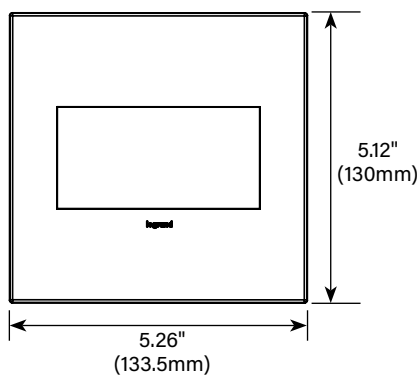

ORDERING INFORMATION – Wall Plates

CATALOG NO.	DESCRIPTION	COLORS
AD1WP	1-Gang Furniture Power Center Wall Plate	Add color references listed below to part number
AD2WP	2-Gang Furniture Power Center Wall Plate	Add color references listed below to part number
AD3WP	3-Gang Furniture Power Center Wall Plate	Add color references listed below to part number
AT	- Ashen Tan	MS - Brushed Stainless
BR	- Painted Bronze	MW - Mirror White
BS	- Brushed Stainless Steel	NK - Black Ink
CP	- Cappuccino	OB - Oil-Rubbed Bronze
GG	- Greige	PW - Powder White
GR	- Painted Graphite	SN - Satin Nickel
LA	- Light Almond	TF - Truffle
MB	- Mirror Black	TM - Painted Titanium
MG	- Magnesium	WH - Gloss White
MO	- Moss Gray	WHW - White on White

NOTE: For use with adorne Furniture Power Centers only. Sold in multiples of ten (10) plates. Steel back plate and installation hardware are not included. All other adorne wall plate colors and finishes are available as customs.

EXAMPLE: AD2WP-BR

Size of FPC:

- "AD1" = 1-Gang
- "AD2" = 2-Gang
- "AD3" = 3-Gang

Plate Color: Select from list of stock colors above.