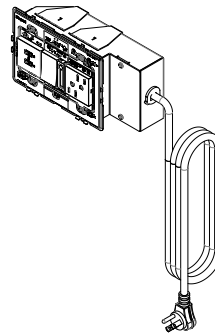

ORDERING INFORMATION – Furniture Power Centers

AD3-RAAR-G  
AD3-RAAR-M  
AD3-RAAR-W

3-Gang Furniture Power Center

3-gang unit with two duplex outlets and a 2 USB A charging port. Devices are either graphite (AD3-RAAR-G), magnesium (AD3-RAAR-M) or white (AD3-RAAR-W). Outlets are rated 15A, 125Vac. USB ports are each rated 6A, 125Vac. Provided with 8' (2.44m) 12/3 SJT cord with right angle plug. Wall plates sold separately.

AD3-AAPDR-G  
AD3-AAPDR-M  
AD3-AAPDR-W

3-Gang Furniture Power Center

3-gang unit with a duplex outlet, a 2 USB A charging port, and one Incandescent/halogen/CFL/LED paddle dimmer. Dimmer controls an outlet on the rear of the furniture power center. Devices are either graphite (AD2-AAPDR-G) magnesium (AD2-AAPDR-M) or white (AD2-AAPDR-W). Outlet is rated 15A, 125Vac. USB ports are each rated 6A, 125Vac. Maximum lighting load of 450W. Provided with 8' (2.44m) 14/3 SJT cord with right angle plug. Wall plates sold separately.