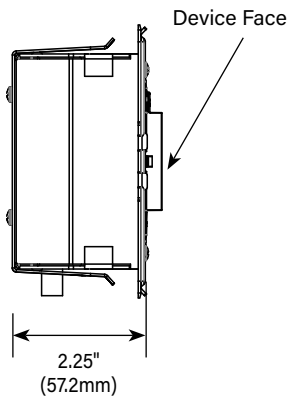

adorne USB Module

ORDERING INFORMATION – Furniture Power Centers

AD2-RAA-G AD2-RAA-M AD2-RAA-W	2-Gang Furniture Power Center
-------------------------------------	-------------------------------

2-gang unit with a duplex outlet and a 2 USB A charging port. Devices are either graphite (AD2-RAA-G), magnesium (AD2-RAA-M) or white (AD2-RAA-W). Outlet is rated 15A, 125Vac. USB ports are each rated 6A, 125Vac. Provided with 8' (2.44m) 14/3 SJT cord with right angle plug. Wall plates sold separately.

ORDERING INFORMATION – Furniture Power Centers

AD3-RAAR-G  
AD3-RAAR-M  
AD3-RAAR-W

3-Gang Furniture Power Center

3-gang unit with two duplex outlets and a 2 USB A charging port. Devices are either graphite (AD3-RAAR-G), magnesium (AD3-RAAR-M) or white (AD3-RAAR-W). Outlets are rated 15A, 125Vac. USB ports are each rated 6A, 125Vac. Provided with 8' (2.44m) 12/3 SJT cord with right angle plug. Wall plates sold separately.