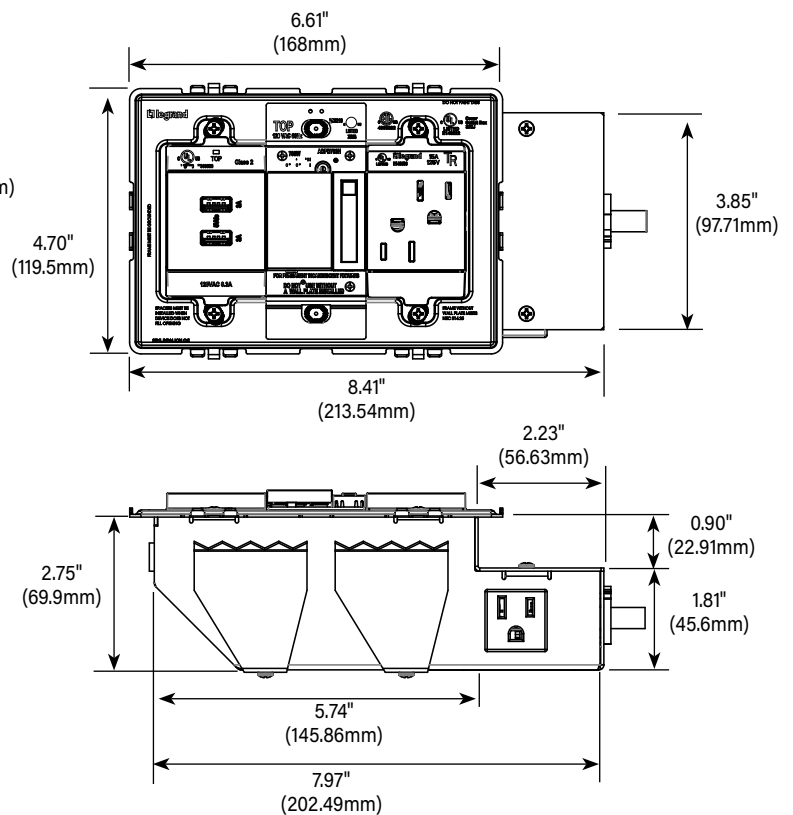

ORDERING INFORMATION – Furniture Power Centers

AD3-RAAR-G  
AD3-RAAR-M  
AD3-RAAR-W

3-Gang Furniture Power Center

3-gang unit with two duplex outlets and a 2 USB A charging port. Devices are either graphite (AD3-RAAR-G), magnesium (AD3-RAAR-M) or white (AD3-RAAR-W). Outlets are rated 15A, 125Vac. USB ports are each rated 6A, 125Vac. Provided with 8' (2.44m) 12/3 SJT cord with right angle plug. Wall plates sold separately.

ORDERING INFORMATION – Furniture Power Centers

AD3-AAPPR-G 3-Gang Furniture Power Center  
AD3-AAPPR-M  
AD3-AAPPR-W

3-gang unit with a duplex outlet, a 2 USB A charging port, and 2 half paddle switches. Each switch controls its own outlet on the rear of the furniture power center. Devices are either graphite (AD2-AAPPR-G), magnesium (AD2-AAPPR-M) or white (AD2-AAPPR-W). Outlet is rated 15A, 125Vac. USB ports are each rated 6A, 125Vac. Provided with 8' (2.44m) 12/3 SJT cord with right angle plug. Wall plates sold separately.