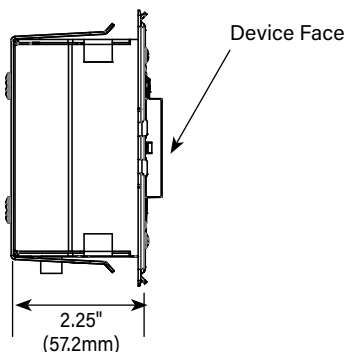

ORDERING INFORMATION – Furniture Power Centers

AD3-RAAR-G
AD3-RAAR-M
AD3-RAAR-W

3-Gang Furniture Power Center

3-gang unit with two duplex outlets and a 2 USB A charging port. Devices are either graphite (AD3-RAAR-G), magnesium (AD3-RAAR-M) or white (AD3-RAAR-W). Outlets are rated 15A, 125Vac. USB ports are each rated 6A, 125Vac. Provided with 8' (2.44m) 12/3 SJT cord with right angle plug. Wall plates sold separately.

AD3-AAPDR-G
AD3-AAPDR-M
AD3-AAPDR-W

3-Gang Furniture Power Center

3-gang unit with a duplex outlet, a 2 USB A charging port, and one Incandescent/halogen/CFL/LED paddle dimmer. Dimmer controls an outlet on the rear of the furniture power center. Devices are either graphite (AD2-AAPDR-G) magnesium (AD2-AAPDR-M) or white (AD2-AAPDR-W). Outlet is rated 15A, 125Vac. USB ports are each rated 6A, 125Vac. Maximum lighting load of 450W. Provided with 8' (2.44m) 14/3 SJT cord with right angle plug. Wall plates sold separately.