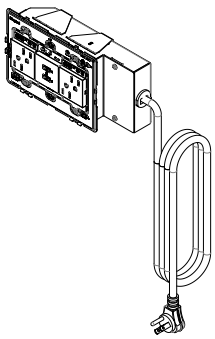

adorne USB Module

ORDERING INFORMATION – Furniture Power Centers

AD2-RAA-G AD2-RAA-M AD2-RAA-W	2-Gang Furniture Power Center
-------------------------------------	-------------------------------

2-gang unit with a duplex outlet and a 2 USB A charging port. Devices are either graphite (AD2-RAA-G), magnesium (AD2-RAA-M) or white (AD2-RAA-W). Outlet is rated 15A, 125Vac. USB ports are each rated 6A, 125Vac. Provided with 8' (2.44m) 14/3 SJT cord with right angle plug. Wall plates sold separately.

ORDERING INFORMATION – Furniture Power Centers

AD3-RAAR-G  
AD3-RAAR-M  
AD3-RAAR-W

3-Gang Furniture Power Center

3-gang unit with two duplex outlets and a 2 USB A charging port. Devices are either graphite (AD3-RAAR-G), magnesium (AD3-RAAR-M) or white (AD3-RAAR-W). Outlets are rated 15A, 125Vac. USB ports are each rated 6A, 125Vac. Provided with 8' (2.44m) 12/3 SJT cord with right angle plug. Wall plates sold separately.