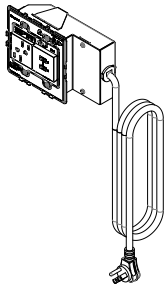

ORDERING INFORMATION – Furniture Power Centers

AD2-RAA-G AD2-RAA-M AD2-RAA-W	2-Gang Furniture Power Center