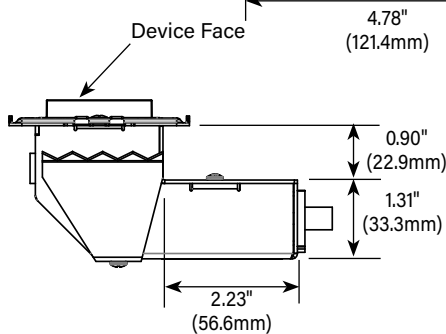

ORDERING INFORMATION - Furniture Power Centers

AD1-RAA-G
AD1-RAA-M
AD1-RAA-W

1-Gang Furniture Power Center

1-gang unit with a duplex outlet and 2 USB A charging ports. Devices are either graphite (AD1-RAA-G), magnesium (AD1-RAA-M) or white (AD1-RAA-W). Outlet is rated 15A, 125Vac. USB port rated 6A, 125Vac. Provided with 8' (2.44m) 14/3 SJT cord with right angle plug. Wall plates sold separately.

adorne TR Duplex