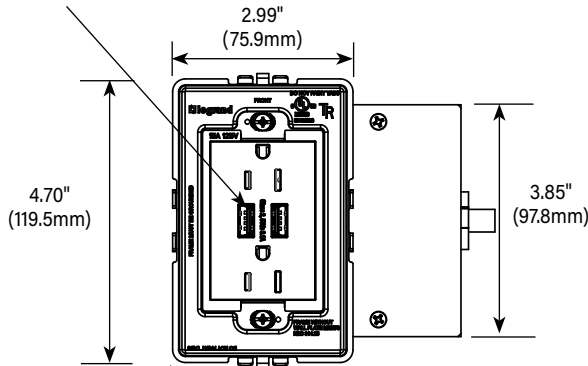

ORDERING INFORMATION - Furniture Power Centers

AD1-RAA-G
AD1-RAA-M
AD1-RAA-W

1-Gang Furniture Power Center

1-gang unit with a duplex outlet and 2 USB A charging ports. Devices are either graphite (AD1-RAA-G), magnesium (AD1-RAA-M) or white (AD1-RAA-W). Outlet is rated 15A, 125Vac. USB port rated 6A, 125Vac. Provided with 8' (2.44m) 14/3 SJT cord with right angle plug. Wall plates sold separately.

adorne TR Duplex