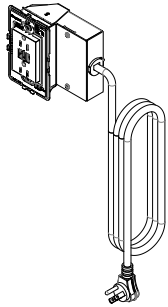

### Warranty

Lifetime

ORDERING INFORMATION - Furniture Power Centers

AD1-RAA-G  
AD1-RAA-M  
AD1-RAA-W

1-Gang Furniture Power Center

1-gang unit with a duplex outlet and 2 USB A charging ports. Devices are either graphite (AD1-RAA-G), magnesium (AD1-RAA-M) or white (AD1-RAA-W). Outlet is rated 15A, 125Vac. USB port rated 6A, 125Vac. Provided with 8' (2.44m) 14/3 SJT cord with right angle plug. Wall plates sold separately.