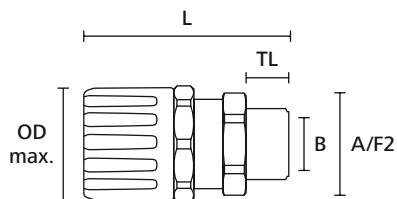

Fittings with swivel external thread

- HGL-SM Straight Swivel External Thread, IP68

Straight swivel brass external thread with conduit seal and washer.

Fulfils IP66, IP67, IP68 and IP69k.

Features and Benefits

- One piece, fast fit
- High pull-off strength
- Highly resistant to solvents and oils
- Free of halogen, sulphur and phosphorus

HelaGuard HGL-SM Straight Swivel External Thread with conduit seal, IP68.

MATERIAL	Polyamide 6.6 (PA66), Nickel Plated Brass (NPB), Thermoplastic Elastomer (TPE)
Operating Temperature	-50 °C to +135 °C
Flammability	UL94 V2
Specifications	UL-Recognised

HelaGuard fitting, straight with swivel external thread

TYPE	Nominal Ø	Thread Size	Min. Bore Size (B)	Outside Ø max (OD max.)	Length (L)	A/F Thread (A/F2)	Thread Length (TL)	Pack Cont.	Colour	Article-No.
HGL13-SM-M16	13	M16	11.0	24	51	20	12	10 pcs.	Black (BK)	166-21900
HGL13-SM-PG9	13	PG9	11.0	24	49	22	10	10 pcs.	Black (BK)	166-21909
HGL16-SM-M16	16	M16	11.0	29	57	20	12	10 pcs.	Black (BK)	166-21901
HGL16-SM-M20	16	M20	14.5	29	57	24	12	10 pcs.	Black (BK)	166-21902
HGL16-SM-PG9	16	PG9	11.0	29	50	22	10	10 pcs.	Black (BK)	166-21910
HGL16-SM-PG11	16	PG11	11.0	29	52	24	12	10 pcs.	Black (BK)	166-21911
HGL21-SM-M20	21	M20	14.5	32	57	24	12	10 pcs.	Black (BK)	166-21903
HGL21-SM-PG13	21	PG13.5	14.5	32	55	24	10	10 pcs.	Black (BK)	166-21912
HGL21-SM-PG16	21	PG16	14.5	32	58	29	13	10 pcs.	Black (BK)	166-21913
HGL28-SM-M25	28	M25	19.5	44	62	29	12	10 pcs.	Black (BK)	166-21904
HGL28-SM-PG21	28	PG21	19.5	44	64	35	14	10 pcs.	Black (BK)	166-21914
HGL34-SM-M32	34	M32	26.5	51	67	38	13	10 pcs.	Black (BK)	166-21905
HGL34-SM-PG29	34	PG29	26.5	51	68	42	14	10 pcs.	Black (BK)	166-21915
HGL42-SM-M40	42	M40	32.5	63	79	50	15	2 pcs.	Black (BK)	166-21906
HGL54-SM-M50	54	M50	42.0	76	85	58	17	2 pcs.	Black (BK)	166-21907