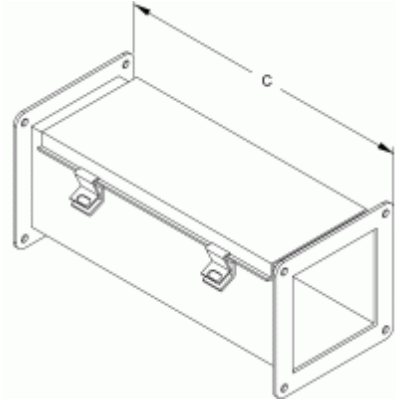

## Typical Straight Section 1487SSS Series

	4 x 4	6 x 6	8 x 8
Description	Part No.	Part No.	Part No.
12" Section	1487C12SS	1487D12SS	1487E12SS
24" Section	1487C24SS	1487D24SS	1487E24SS
36" Section	1487C36SS	1487D36SS	1487E36SS
48" Section	1487C48SS	1487D48SS	1487E48SS
60" Section	1487C60SS	1487D60SS	1487E60SS
120" Section	1487C120SS	1487D120SS	1487E120SS

Tags: straight section, wireway, 1487SS, stainless steel, typical straight

Data subject to change without notice

© 2025. Hammond Manufacturing Ltd. All rights reserved.