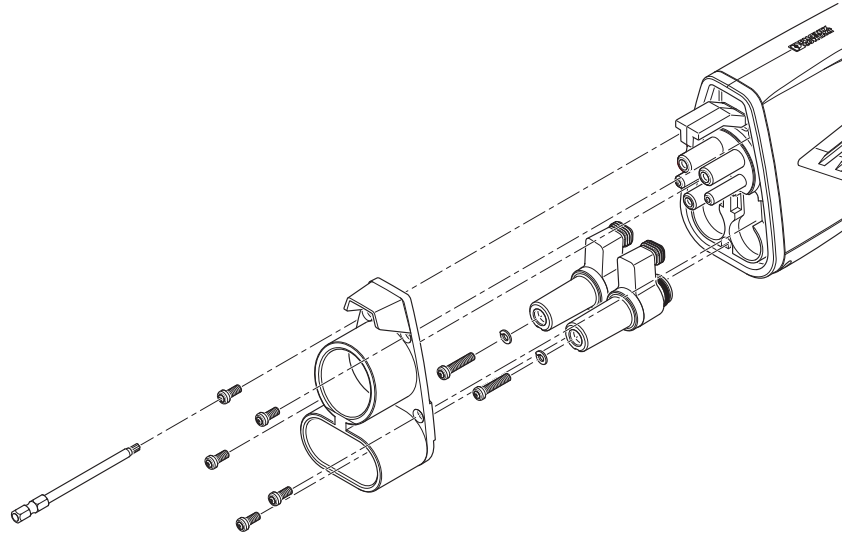

EV-T1CCS-M4X20-CTS - Repair kit

1295744

<https://www.phoenixcontact.com/us/products/1295744>

Drawings

Schematic diagram

Assembly drawing

EV-T1CCS-M4X20-CTS - Repair kit

1295744